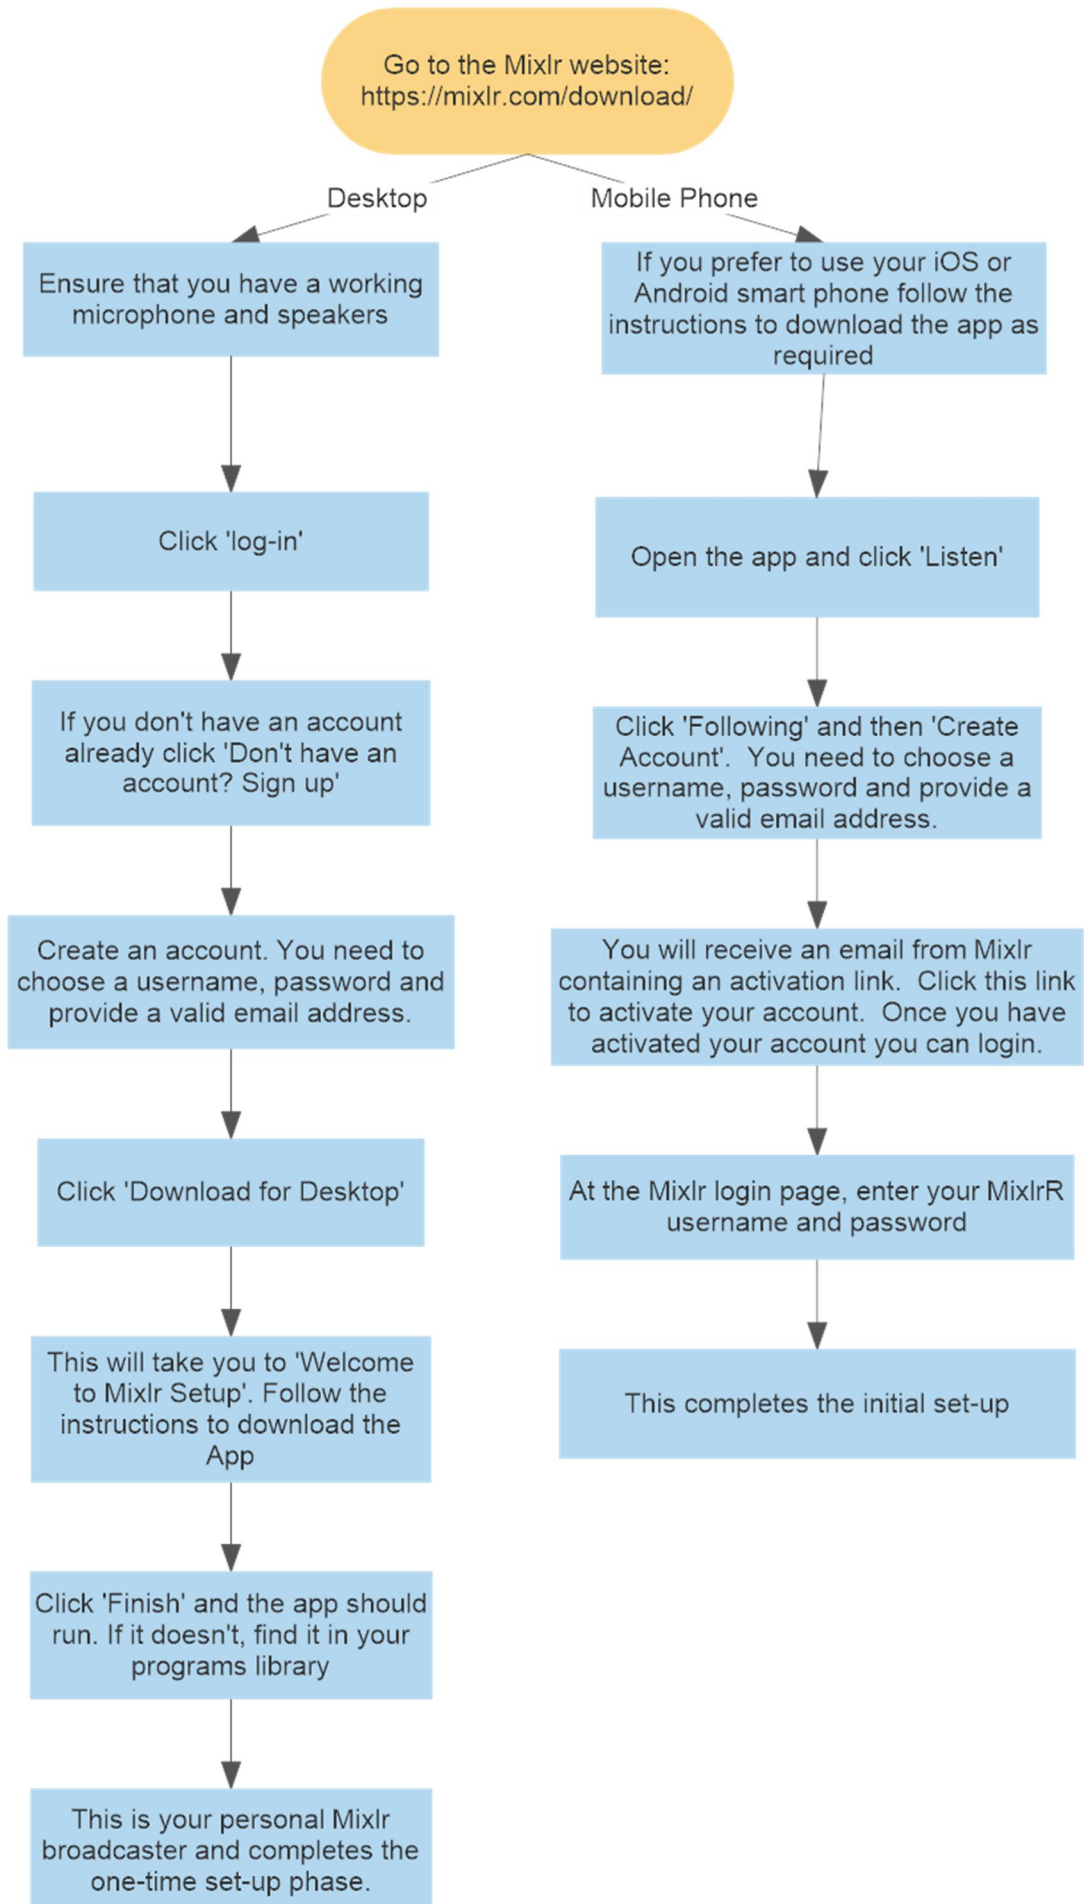

Initial Set-up of Mixlr on Windows or Smart Phone

Taking Morning Worship with Mixlr

Please note: The home is not the only intended recipient of the broadcast and there may be others in their own homes listening in.